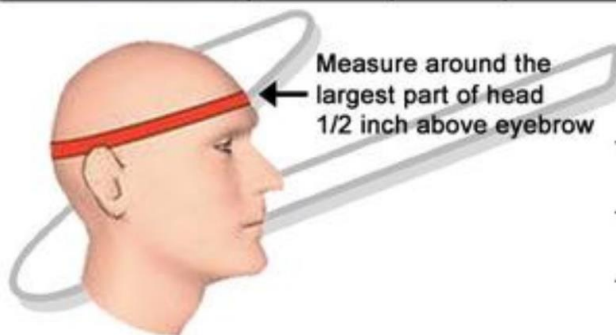

# HELMET SIZING CHART

## ADULT SIZES

	X-SMALL	SMALL	MEDIUM	LARGE	X-LARGE	XX-LARGE	XXX-LARGE
<b>CM</b>	54cm	56cm	58cm	60cm	62cm	63cm	64cm
<b>INCHES</b>	21.25"	22"	22.83"	23.62"	24.4"	24.8"	25.20"
<b>HAT SIZE</b>	6 3/4	7	7 1/4	7 1/2	7 3/4	7 7/8	8

## YOUTH SIZES

	52	54	56	57
<b>CM</b>	52cm	54cm	56cm	57cm
<b>INCHES</b>	20.5"	21.25"	22"	22.44"
<b>HAT SIZE</b>	6 1/2	6 3/4	7	7 1/8